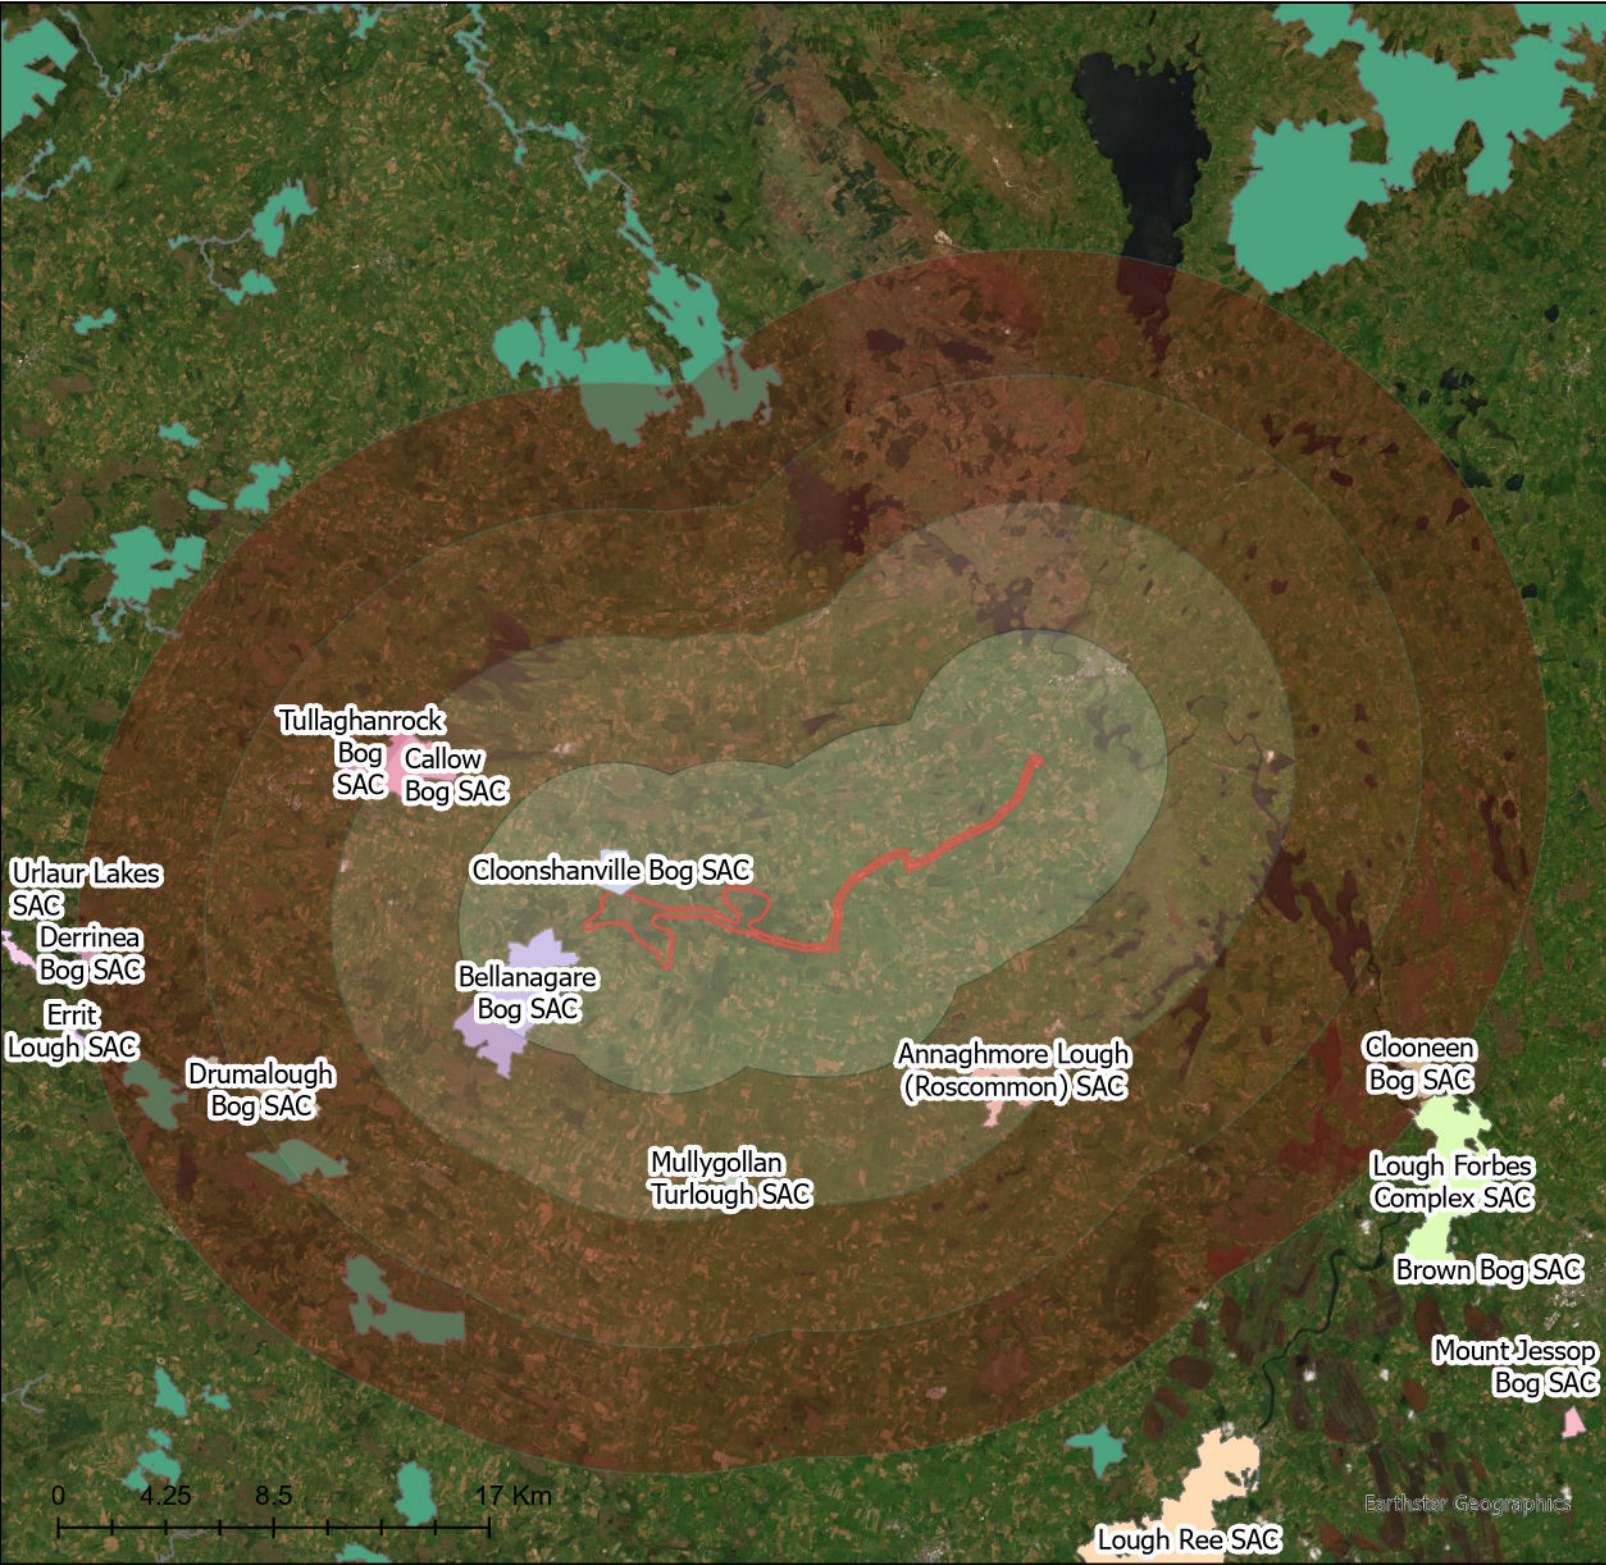

Carrigeen Wind Farm

Figure 6.3

SACs in the Wider Surrounding Area

Project Boundary

SACs in Upper Shannon Catchment

Annaghmore Lough (Roscommon) SAC

Ardagullion Bog SAC

Bellanagare Bog SAC

Brown Bog SAC

Callow Bog SAC

Clooneen Bog SAC

Cloonshanville Bog SAC

Derrinea Bog SAC

Drumalough Bog SAC

Errit Lough SAC

Lough Forbes Complex SAC

Lough Ree SAC

Mount Jessop Bog SAC

Mullygollan Turlough SAC

Tullaghanrock Bog SAC

Urlaur Lakes SAC

Other SACs

Buffer Distance

0 km

1 km - 5 km

6 km - 10 km

11 km - 15 km

Date	02/03/2026
Drawn By	PD
Source	Maxar; EPA; NPWS